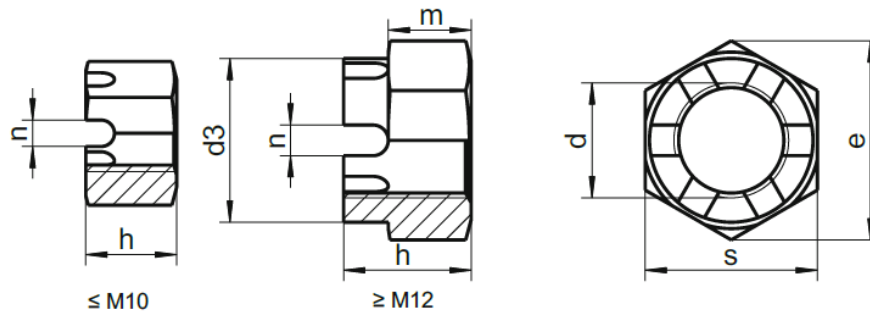

Matice 6hranná KORUNOVÁ

OCEL /8/ Zinek bílý

DIN: 935
 ČSN: 021411
 ISO: 7035

| d | m | d3 | h | s | e | n | kód Fastek |
|------------|------|----|------|----|-------|-----|------------|
| M5 | 4,0 | - | 6,0 | 8 | 8,87 | 1,4 | 6KR05-2 |
| M6 | 5,0 | - | 7,5 | 10 | 11,05 | 2,0 | 6KR06-2 |
| M8 | 6,5 | - | 9,5 | 13 | 14,38 | 2,5 | 6KR08-2 |
| M10 | 8,0 | - | 12,0 | 17 | 18,90 | 2,8 | 6KR10-2 |
| M12 | 10,0 | 17 | 15,0 | 19 | 21,10 | 3,5 | 6KR12-2 |
| M14 | 11,0 | 19 | 16,0 | 22 | 24,49 | 3,5 | 6KR14-2 |
| M16 | 13,0 | 22 | 19,0 | 24 | 26,75 | 4,5 | 6KR16-2 |
| M18 | 15,0 | 25 | 21,0 | 27 | 30,14 | 4,5 | 6KR18-2 |
| M20 | 16,0 | 28 | 22,0 | 30 | 33,53 | 4,5 | 6KR20-2 |
| M24 | 19,0 | 34 | 27,0 | 36 | 39,98 | 5,5 | 6KR24-2 |
| M27 | 22,0 | 38 | 30,0 | 41 | 45,63 | 5,5 | 6KR27-2 |
| M30 | 24,0 | 42 | 33,0 | 46 | 51,28 | 7,0 | 6KR30-2 |
| M36 | 29,0 | 50 | 38,0 | 55 | 55,80 | 7,0 | 6KR36-2 |